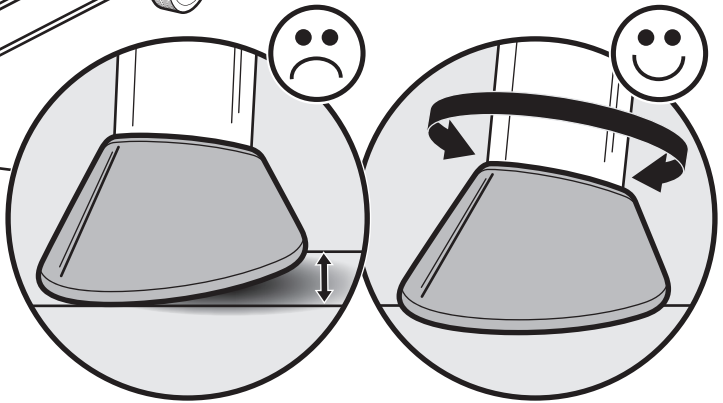

22. KANN ENTHALTEN

18. Klapp-Grillrost
19. Char-Baskets™
20. Holzkohleschienen
21. Einweg-Tropfschale

1

1-

2**3**

4

5

12

13

47 cm
18 in.

57 cm
22 in.

WEBER-STEPHEN PRODUCTS LLC
www.weber.com[®]

© 2014 Designed and engineered by Weber-Stephen Products LLC,
200 East Daniels Road, Palatine, Illinois 60067 U.S.A.